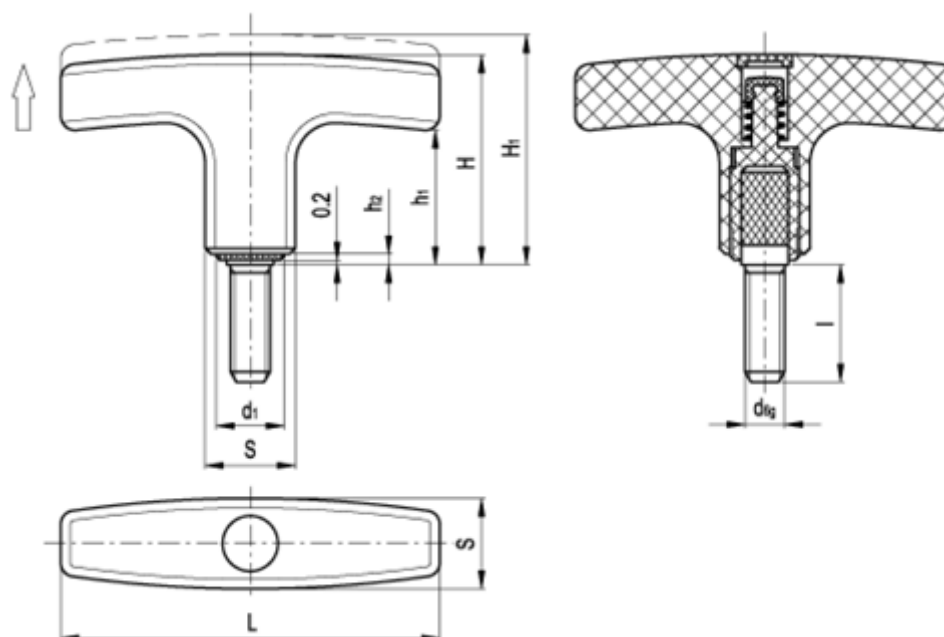

Article number: 2304032753

Description: E+G Adjustable T-Handle  
L.652-X/67 p-M6x25

## Measures

d1	= 12	S	= 16x16
d 6H	= M6	Tooth number	= 18
H	= 39		
h1	= 26		
H1	= 42		
h2	= 1		
l	= 25		
L	= 67		